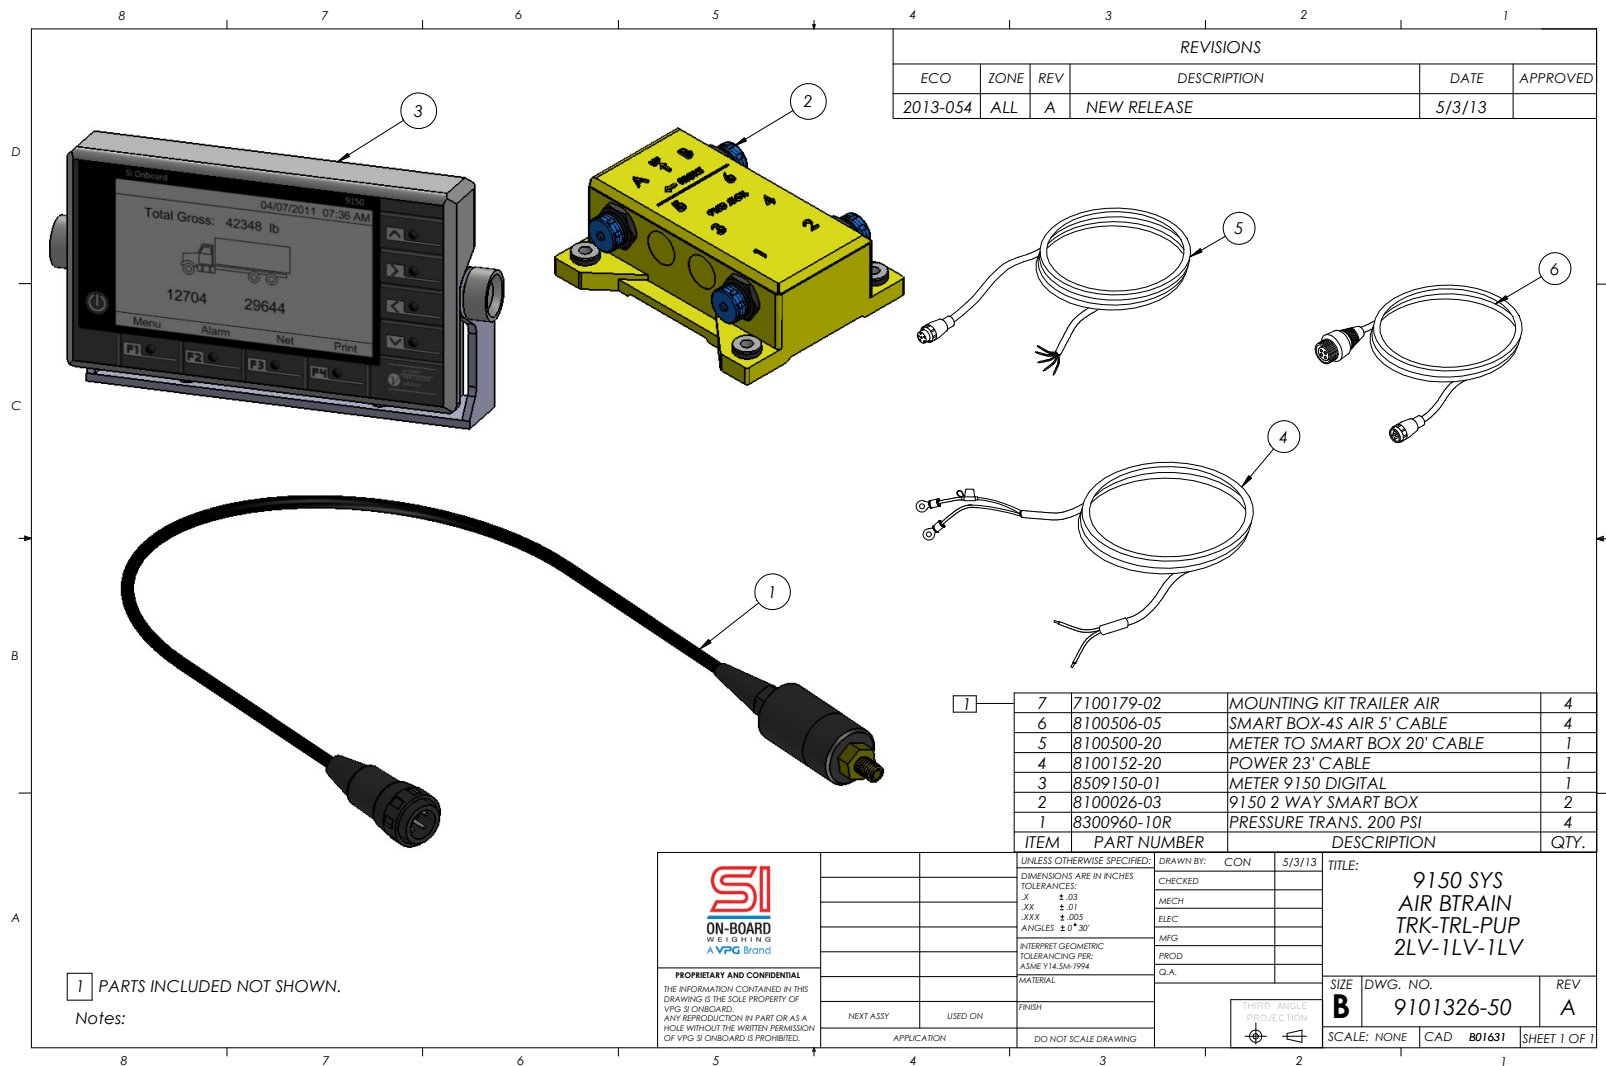

# 9150 B-Train Air Scale, Truck/Trailer, 2LV-1LV-1LV - 9101326-50

5920 South 194th Street | Kent, WA 98032 | USA  
 Sales Support: 800-638-5111 | Technical Support: 626-202-5047  
 E-mail: [Obw.usa@vpgsensors.com](mailto:Obw.usa@vpgsensors.com)